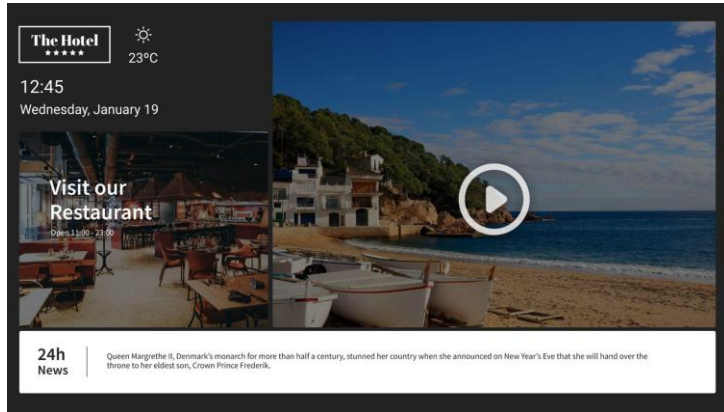

Vidéo, News, Bannière promotionnelle