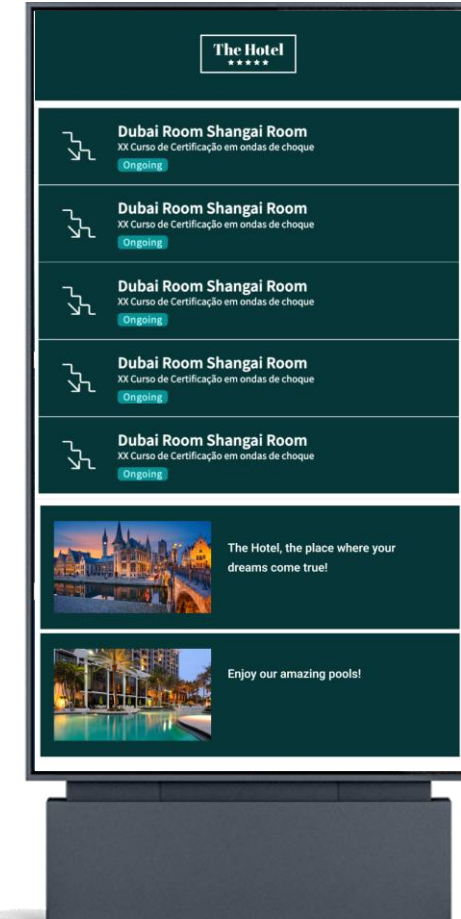

Vidéo, News, Bannière promotionnelle

Chaine interne

Totem d'orientation

THE HOTEL
Your logo here

LISBON, PT NEW YORK, USA BANGKOK, TH

Arrivals

Hour	Company	Flight	Origin	Status
10:30 17-07-23	airBaltic	BT 680	Lisbon	Delayed
10:30 17-07-23	transavia.com	TO 7851	Porto	Departed
10:35 17-07-23	ERAVIVA	QS 2164	Porto	Scheduled
11:05 17-07-23	RYANAIR	FR 1387	Porto	Scheduled
11:10 17-07-23	Lufthansa	LH 1783	Porto	Scheduled
11:15 17-07-23	P	TP 922	Porto	Scheduled