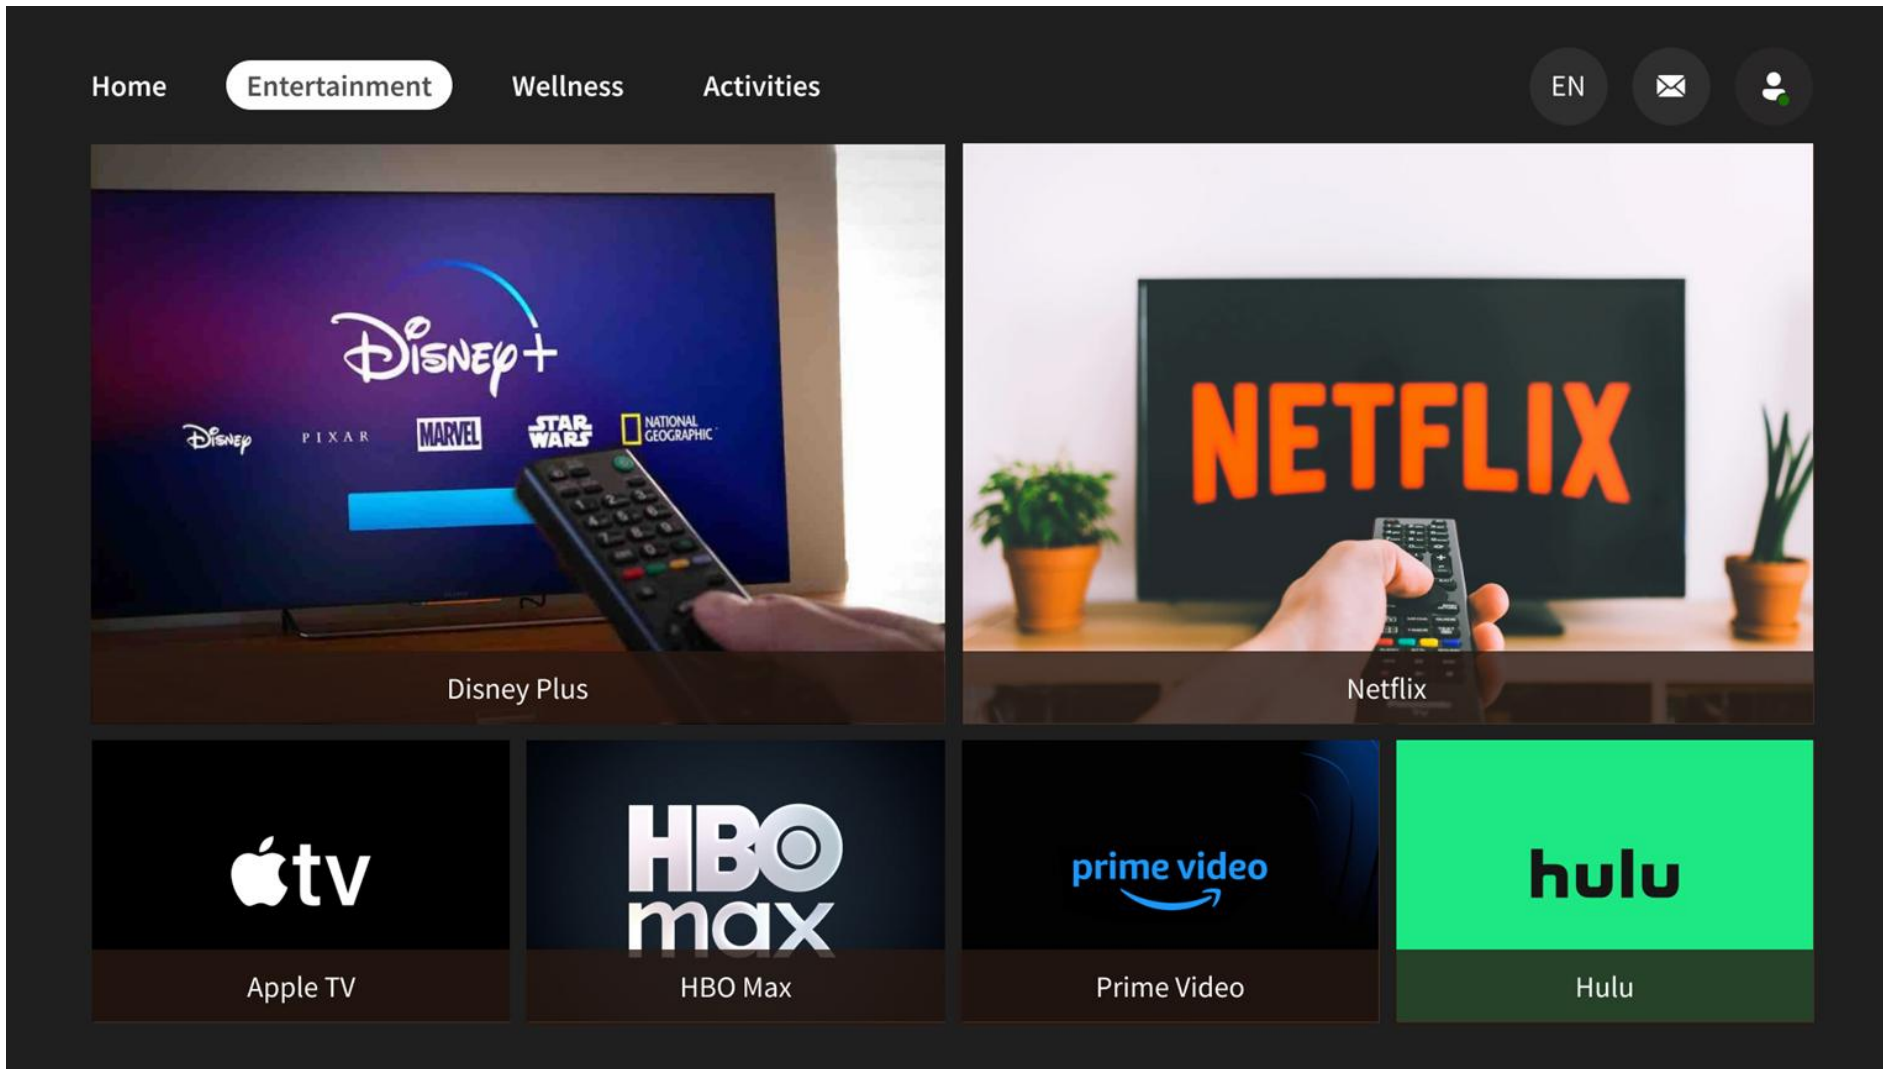

Apps de streaming