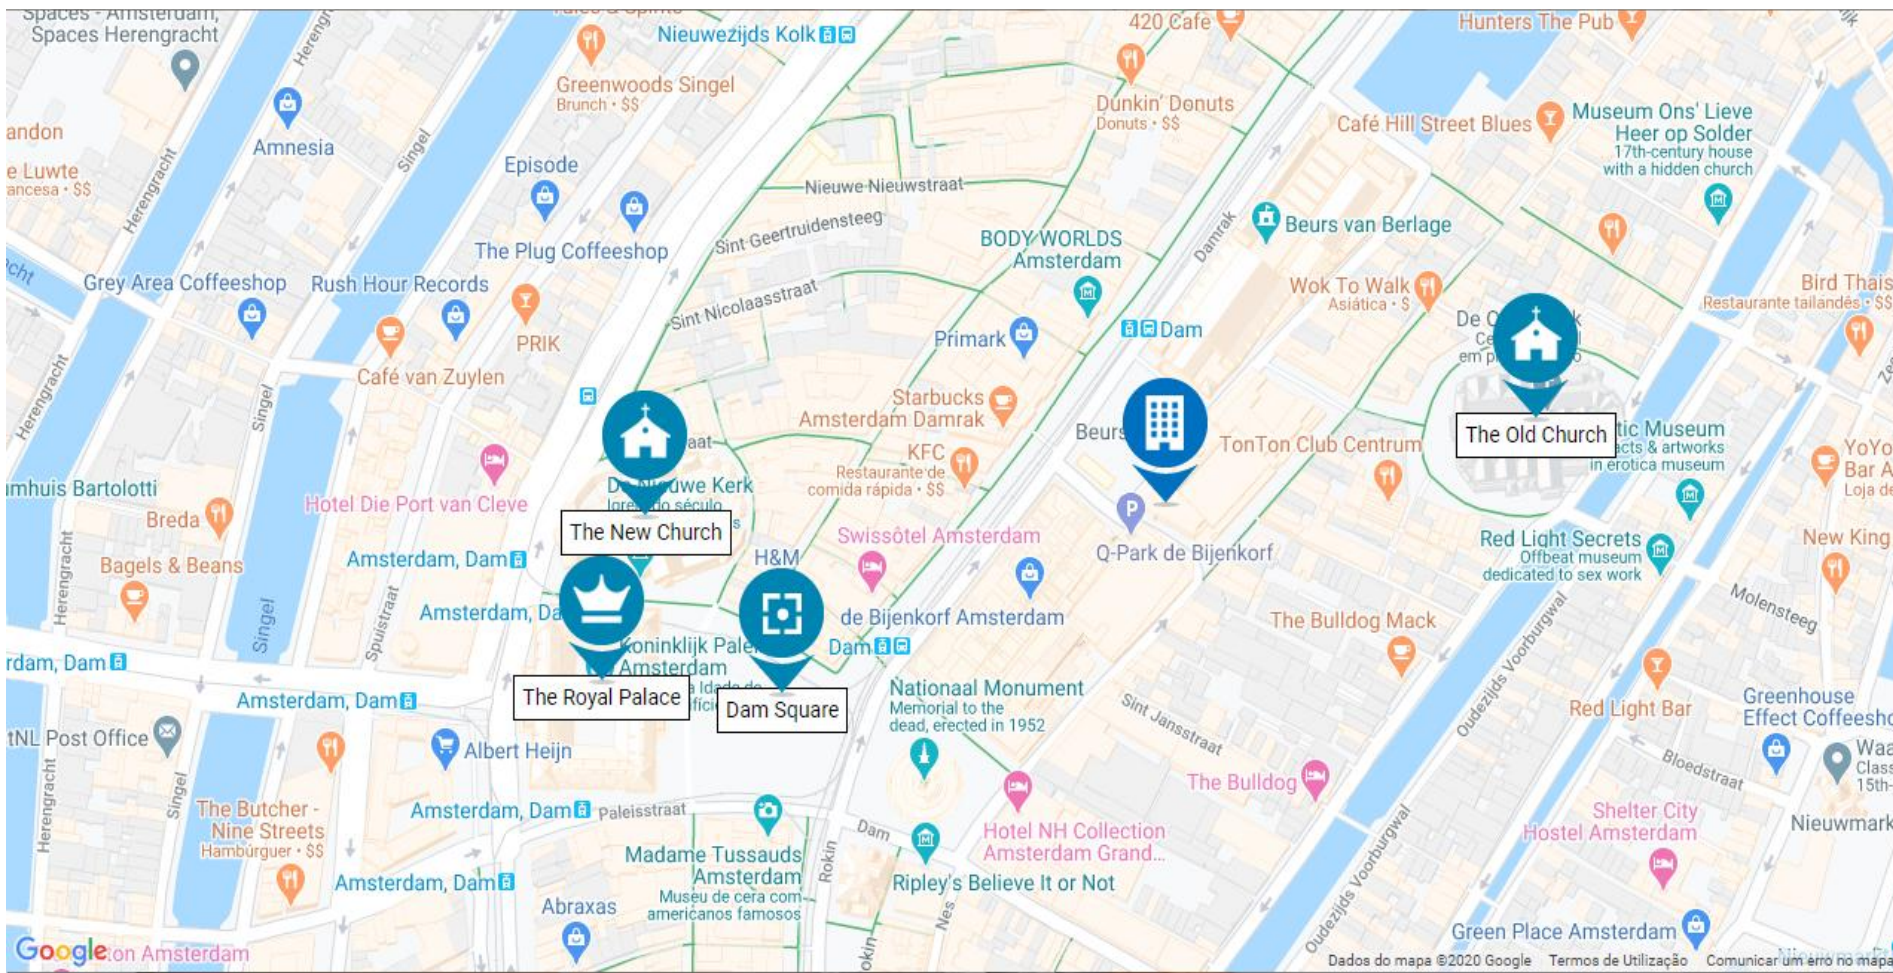

Plan de la ville

ROOM: 153